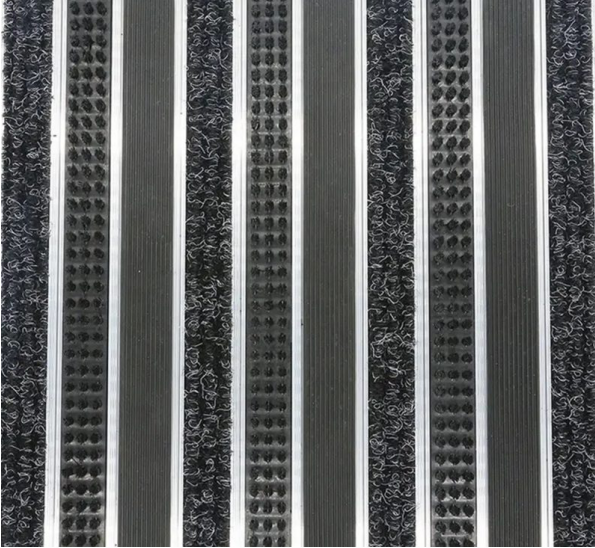

## SPECIFICATION

Model No	<b>NADM83</b>
Position of Matting	Inside/Foyer Area
Material	Aluminium Profile with Carpet
Profile Colors	Silver or Black
Area	High Traffic
Profile Height	14.5 mm +/- 0.25
Total Height	19.2 mm +/- 0.25
Recess Required	15 mm +/- 0.25
Pedestrian traffic	upto 10 Lakh (Annually)
Trolley Crossings	Heavy Trolley
Maintenance	Easy to clean
Application	Recessed / Surface

### NADM83

Inside/Foyer Area

Aluminium Profile with Carpet

Silver or Black

High Traffic

14.5 mm +/- 0.25

19.2 mm +/- 0.25

15 mm +/- 0.25