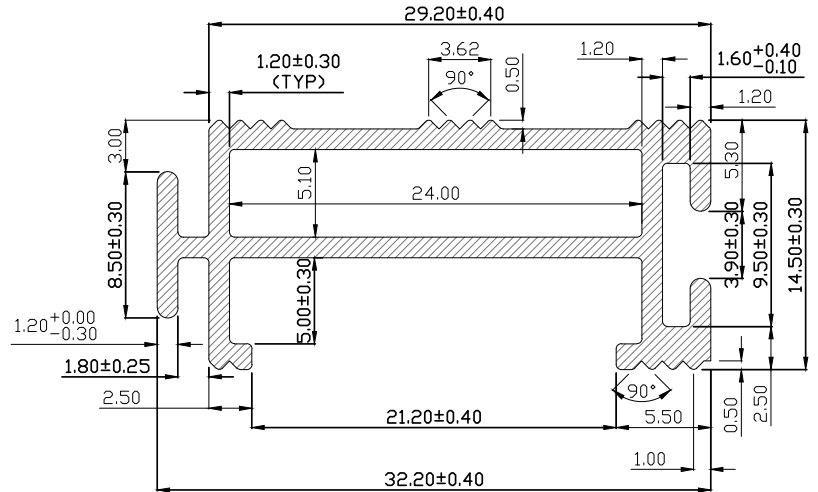

## SPECIFICATION

Model No	<b>NADM83</b>
Position of Matting	Inside/Foyer Area
Material	Aluminium Profile with Carpet
Profile Colors	Silver or Black
Area	High Traffic
Profile Height	14.5 mm +/- 0.25
Total Height	19.2 mm +/- 0.25
Recess Required	15 mm +/- 0.25
Pedestrian traffic	upto 10 Lakh (Annually)
Trolley Crossings	Heavy Trolley
Maintenance	Easy to clean
Application	Recessed / Surface

upto 10 Lakh (Annually)

Heavy Trolley

Easy to clean

Recessed / Surface

All dimensions are in mm