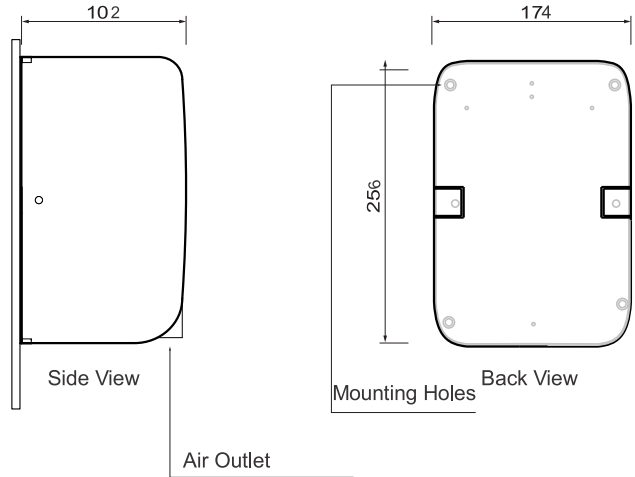

NAHD116

SPECIFICATION

Name	Slim High Speed Hand Dryer
Model No	NAHD116
Mount Type	Wall Mounted
Material	304 Stainless Steel
Power	700 W (Hot and Cold)
Suitable Traffic	Medium
Current	3 A
Voltage	AC 220-230V , 60Hz
Operation	Touch Free Infra-Blue Activation
Auto Cutoff	30 sec
Speed	30000 RPM
Noise Level	70 db
Air Flow Rate	92m/s
Drying Time	12-15 sec
Motor	Brush Motor
Protection Class	Ip23
Product Size	174 x 102 x 256 mm
Heat Element	Yes
Machine Warranty	12 months