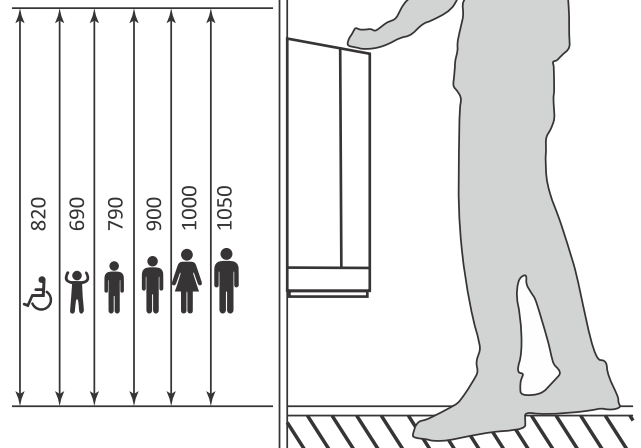

NAMDHARI INDUSTRIES

NAHD117

SPECIFICATION

Name	High Speed Jet Hand Dryer
Model No	NAHD117
Mount Type	Wall Mounted
Material	ABS
Power	750-1650W (Hot & Cold)
Suitable Traffic	High
Current	7.5A
Voltage	220V/50 Hz
Operation	Touch Free Infra-Red Activation
Auto Cutoff	30 Sec
Speed	24000 RPM
Noise Level	70 db(A)
Heater Element	Yes
Air Flow Rate	92 m/s
Drying Time	7-10 Sec
Motor	Brush Motor
Blowing Volume	180 m ³ / h
Protection Class	IPX4
Weight	09 kg
Machine Warranty	12 Months

RECOMMENDED MOUNTING HEIGHT

All dimensions are in mm