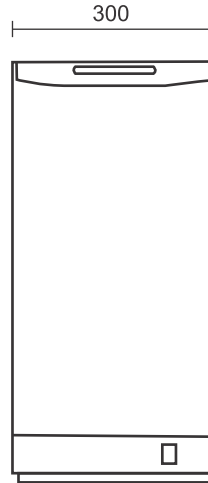

NAMDHARI INDUSTRIES

NAHD117

SPECIFICATION

Name	High Speed Jet Hand Dryer
Model No	NAHD117
Mount Type	Wall Mounted
Material	ABS
Power	750-1650W (Hot & Cold)
Suitable Traffic	High
Current	7.5A
Voltage	220V/50 Hz
Operation	Touch Free Infra-Red Activation
Auto Cutoff	30 Sec
Speed	24000 RPM
Noise Level	70 db(A)
Heater Element	Yes
Air Flow Rate	92 m/s
Drying Time	7-10 Sec
Motor	Brush Motor
Blowing Volume	180 m ³ / h
Protection Class	IPX4
Weight	09 kg
Machine Warranty	12 Months

RECOMMENDED MOUNTING HEIGHT

All dimensions are in mm