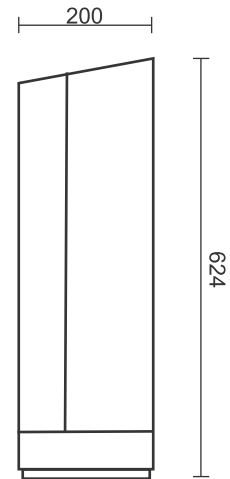

NAMDHARI INDUSTRIES

NAHD117

SPECIFICATION

Name	High Speed Jet Hand Dryer
Model No	NAHD117
Mount Type	Wall Mounted
Material	ABS
Power	750-1650W (Hot & Cold)
Suitable Traffic	High
Current	7.5A
Voltage	220V/50 Hz
Operation	Touch Free Infra-Red Activation
Auto Cutoff	30 Sec
Speed	24000 RPM
Noise Level	70 db(A)
Heater Element	Yes
Air Flow Rate	92 m/s
Drying Time	7-10 Sec
Motor	Brush Motor
Blowing Volume	180 m ³ / h
Protection Class	IPX4
Weight	09 kg
Machine Warranty	12 Months

RECOMMENDED MOUNTING HEIGHT

All dimensions are in mm