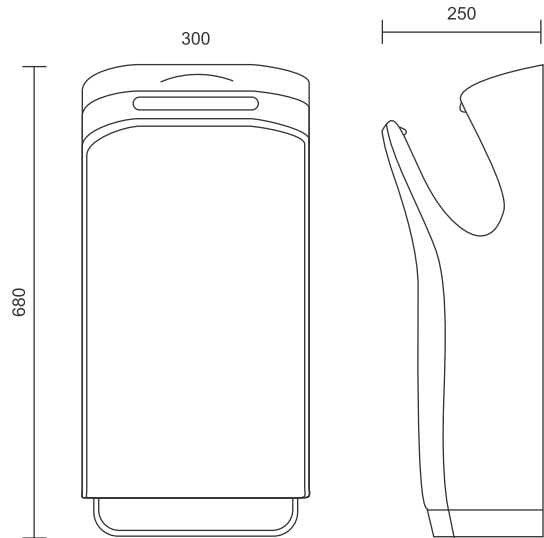

NAMDHARI INDUSTRIES

NAHD119

HEPA Filter

Brushless Motor

SPECIFICATION

Name	Digital Brushless Jet Hand Dryer
Model No	NAHD119
Mount Type	Wall Mounted
Material	High Grade ABS
Power	800-1400W (Hot & Cold)
Suitable Traffic	High
Current	6.5A
Voltage	AC220-240V, 50Hz
Operation	Touch Free Infra-Red Act ivation
Auto Cutoff	18 Sec
Speed	32000 RPM
Noise Level	60-80 db(A)
Air Flow Rate	95 m/s
Drying Time	08-10 Sec
Motor	Brushless Motor
Blowing Volume	220 m ³ /h
Protection Class	IPX1
Weight	11 kg
Machine Warranty	24 Months

RECOMMENDED MOUNTING HEIGHT

All dimensions are in mm