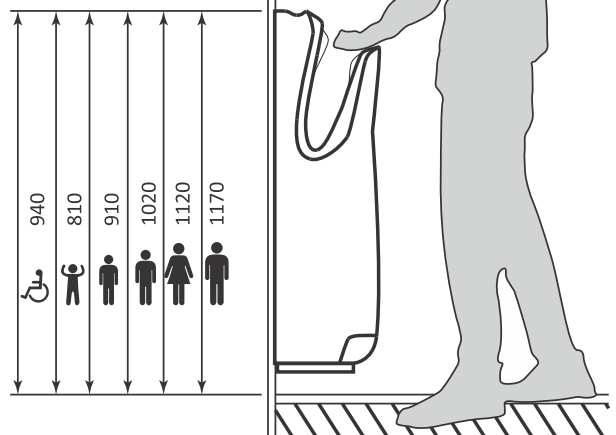

NAMDHARI INDUSTRIES

NAHD119

HEPA Filter

Brushless Motor

SPECIFICATION

Name	Digital Brushless Jet Hand Dryer
Model No	NAHD119
Mount Type	Wall Mounted
Material	High Grade ABS
Power	800-1400W (Hot & Cold)
Suitable Traffic	High
Current	6.5A
Voltage	AC220-240V, 50Hz
Operation	Touch Free Infra-Red Act ivation
Auto Cutoff	18 Sec
Speed	32000 RPM
Noise Level	60-80 db(A)
Air Flow Rate	95 m/s
Drying Time	08-10 Sec
Motor	Brushless Motor
Blowing Volume	220 m ³ /h
Protection Class	IPX1
Weight	11 kg
Machine Warranty	24 Months

RECOMMENDED MOUNTING HEIGHT

All dimensions are in mm