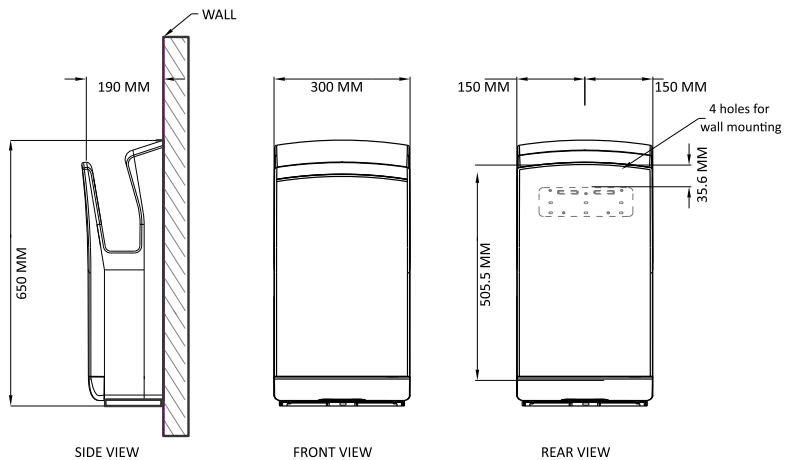

### SPECIFICATION

Name	Digital Brushless Jet Hand Dryer
Model No	<b>NAHD120</b>
Mount Type	Wall Mounted
Material	304 Stainless Steel
Power	1650W
Suitable Traffic	High
Current	7.5A
Voltage	AC220-240V, 50Hz
Operation	Touch Free Infra-Red Activation
Auto Cutoff	30 Sec
Speed	24000 RPM
Noise Level	70 db(A)
Heater Element	Yes
Air Flow Rate	95 m/s
Drying Time	7-10s
Motor	Brushless Motor
Blowing Volume	150 m <sup>3</sup> / h
Protection Class	IPX4
Weight	12 kg
Machine Warranty	24 Months

### RECOMMENDED MOUNTING HEIGHT

All dimensions are in mm