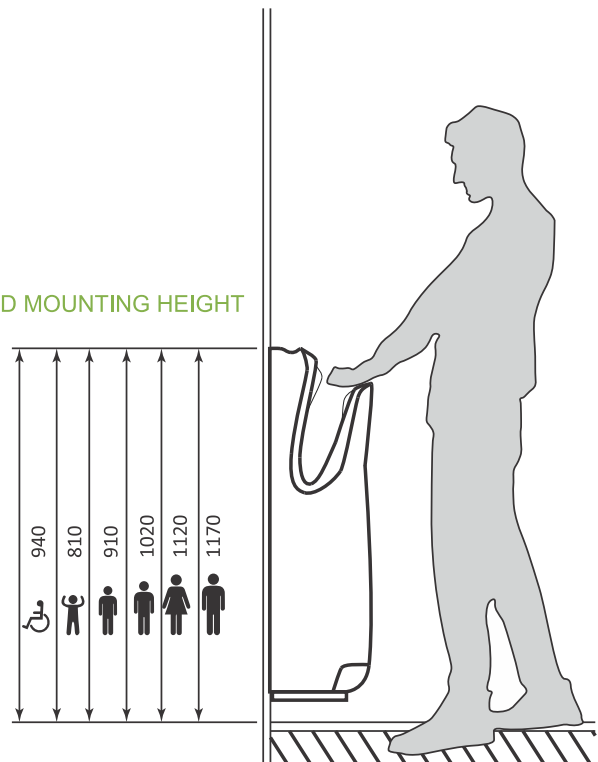

### SPECIFICATION

Name	Digital Brushless Jet Hand Dryer
Model No	<b>NAHD120</b>
Mount Type	Wall Mounted
Material	304 Stainless Steel
Power	1650W
Suitable Traffic	High
Current	7.5A
Voltage	AC220-240V, 50Hz
Operation	Touch Free Infra-Red Activation
Auto Cutoff	30 Sec
Speed	24000 RPM
Noise Level	70 db(A)
Heater Element	Yes
Air Flow Rate	95 m/s
Drying Time	7-10s
Motor	Brushless Motor
Blowing Volume	150 m <sup>3</sup> / h
Protection Class	IPX4
Weight	12 kg
Machine Warranty	24 Months

### RECOMMENDED MOUNTING HEIGHT

All dimensions are in mm