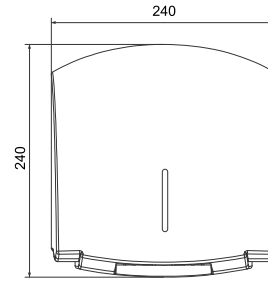

NAMDHARI INDUSTRIES

NAHD122

Front View

Side View

SPECIFICATION

Name	Automatic Hand Dryer
Model No	NAHD122
Mount Type	Wall Mounted
Material	High Grade ABS
Power	1800W
Suitable Traffic	Low
Voltage	AC220-240V, 50Hz
Operation	Touch Free Infra-Red Activation
Waves	Hot & Cold Waves
Auto Cutoff	60 Sec
Speed	2400 RPM
Air Flow Rate	> 15 m/s
Drying Time	18-20 s
Protection Class	IPX1
Product Size	240x230x240 mm
Machine Warranty	12 Months