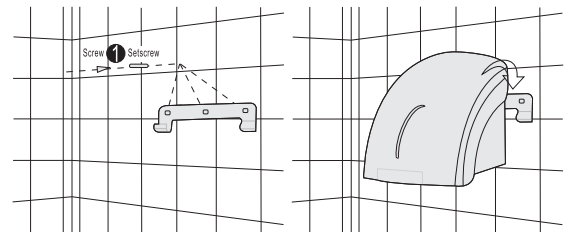

NAMDHARI INDUSTRIES

NAHD122

Front View

Side View

SPECIFICATION

Name	Automatic Hand Dryer
Model No	NAHD122
Mount Type	Wall Mounted
Material	High Grade ABS
Power	1800W
Suitable Traffic	Low
Voltage	AC220-240V, 50Hz
Operation	Touch Free Infra-Red Activation
Waves	Hot & Cold Waves
Auto Cutoff	60 Sec
Speed	2400 RPM
Air Flow Rate	> 15 m/s
Drying Time	18-20 s
Protection Class	IPX1
Product Size	240x230x240 mm
Machine Warranty	12 Months