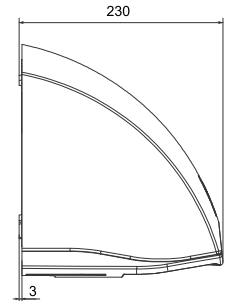

NAMDHARI INDUSTRIES

NAHD122

Front View

Side View

SPECIFICATION

Name	Automatic Hand Dryer
Model No	NAHD122
Mount Type	Wall Mounted
Material	High Grade ABS
Power	1800W
Suitable Traffic	Low
Voltage	AC220-240V, 50Hz
Operation	Touch Free Infra-Red Activation
Waves	Hot & Cold Waves
Auto Cutoff	60 Sec
Speed	2400 RPM
Air Flow Rate	> 15 m/s
Drying Time	18-20 s
Protection Class	IPX1
Product Size	240x230x240 mm
Machine Warranty	12 Months