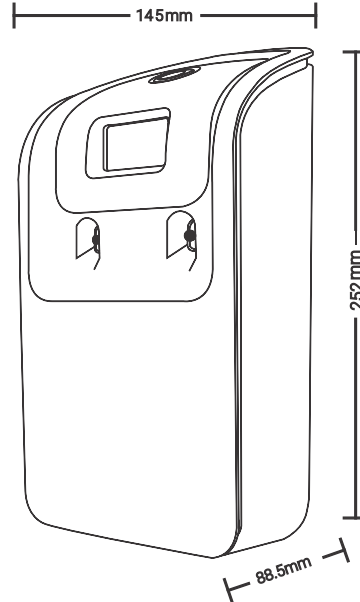

## NAPD86

Outside View

Inside View

## SPECIFICATION

Model no	<b>NAPD86</b>
Voltage	INPUT 3.0V
Battery Type	2 X 1.5V "AA" alkaline batteries (not include)
Refill Can	250ml to 300ml (Not Included)
Materials	ABS
Color	White
Mounting Type	Wall mounting
Work	Multiple Setting
Capacity	2 Bottle