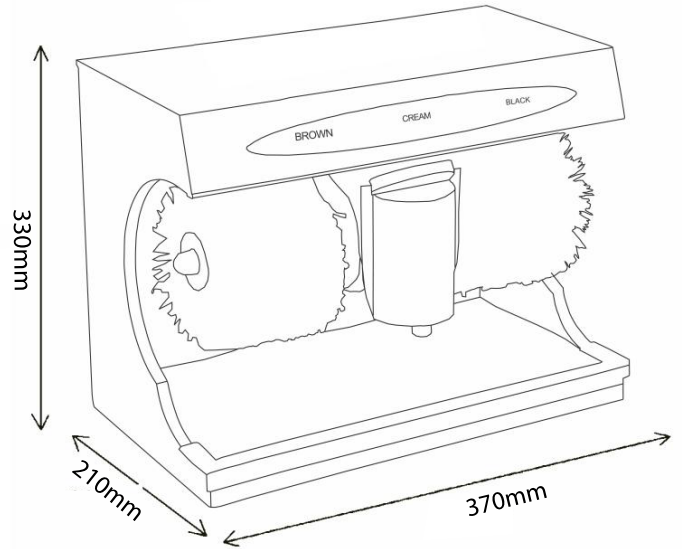

NAMDHARI
INDUSTRIES

NSPM111 (SILVER) NSPM112 (GOLD)

SPECIFICATION

Model no	NSPM111 / NSPM112
Material	Wood / 304 Stainless Steel
Color	Gold
Operation	Fully Automatic
Power	90W
Rotational Speed	1,400rpm
Voltage	AC 220 V, 50Hz
Cream Tank Capacity	200 ml
Time Protection	15 Seconds
Application	Hotel, Hospital, Restaurant, Corporate Office
Used for	brown shoes, black shoes
Dimension	370 mm X 210 mm X 330 mm