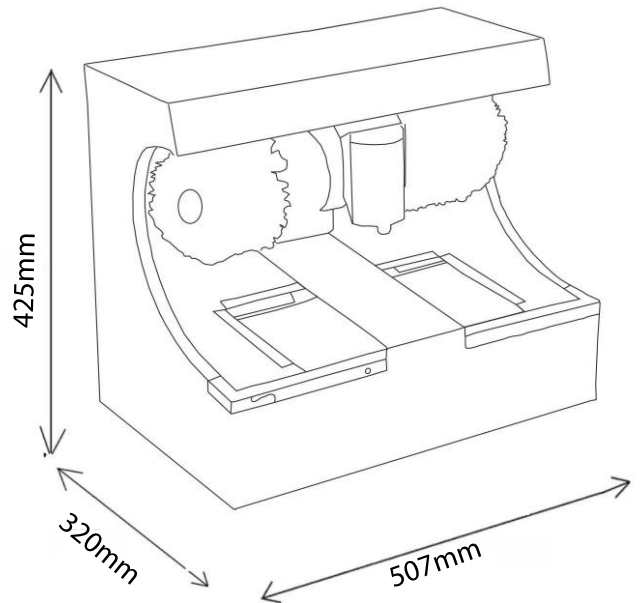

### SPECIFICATION

Model no	<b>NSPM113</b>
Material	Wood / 304 Stainless Steel
Color	Silver
Operation	Fully Automatic
Power	40W
Rotational Speed	1,200rpm
Voltage	AC 220 V, 50Hz
Time Protection	15 Seconds
Application	Hotel, Hospital, Restaurant, Corporate Office
Used for	L507 x W 320 x H425 mm
Dimension	510 mm X 425 mm X 320 mm