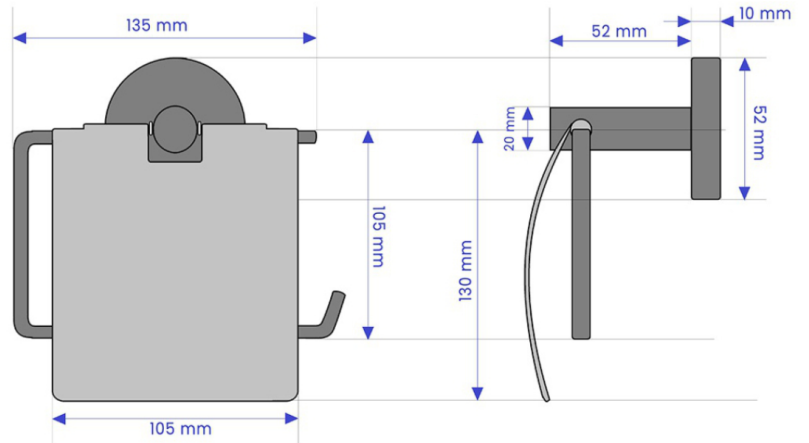

## SPECIFICATION

Model No	<b>NTPR87</b>
Material	304 Stainless Steel
Mount Type	Wall Mounted
Paper Holder	Single type
Application	WC Area
Product Dimension	(135 x 105 x 105 ) mm

All dimensions are in mm