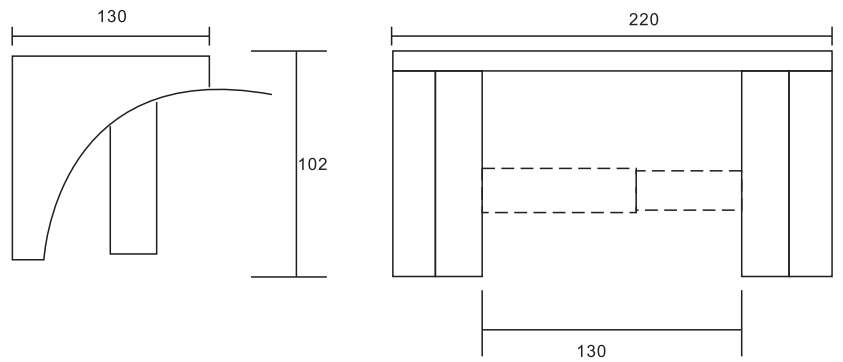

NTPR88

SPECIFICATION

Model No	NTPR88
Material	304 Stainless Steel
Color	Silver
Operation	Manual
Installation Method	Wall Mounted
Application	Wc Cubicle Area
Feature	With Mobile Stand

All dimensions are in mm