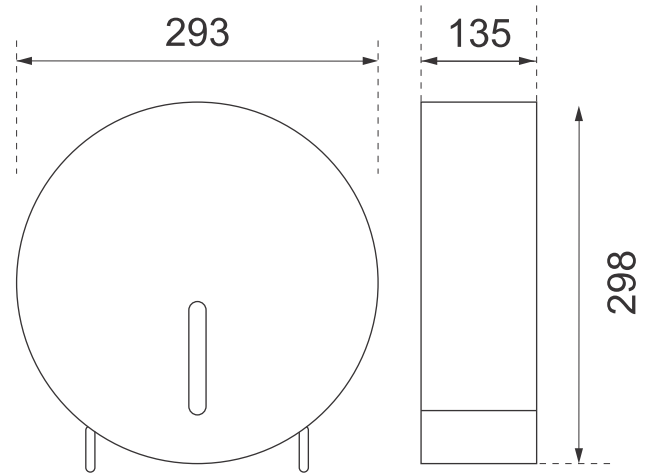

NTPR89

SPECIFICATION

| | |
|----------------|---------------|
| Model No | NTPR89 |
| Material | ABS |
| Application | WC Area |
| Mount Type | Wall Mounted |
| Length Of Roll | 250-300 Meter |
| Roll Diameter | Up to 22 cm |

All dimensions are in mm