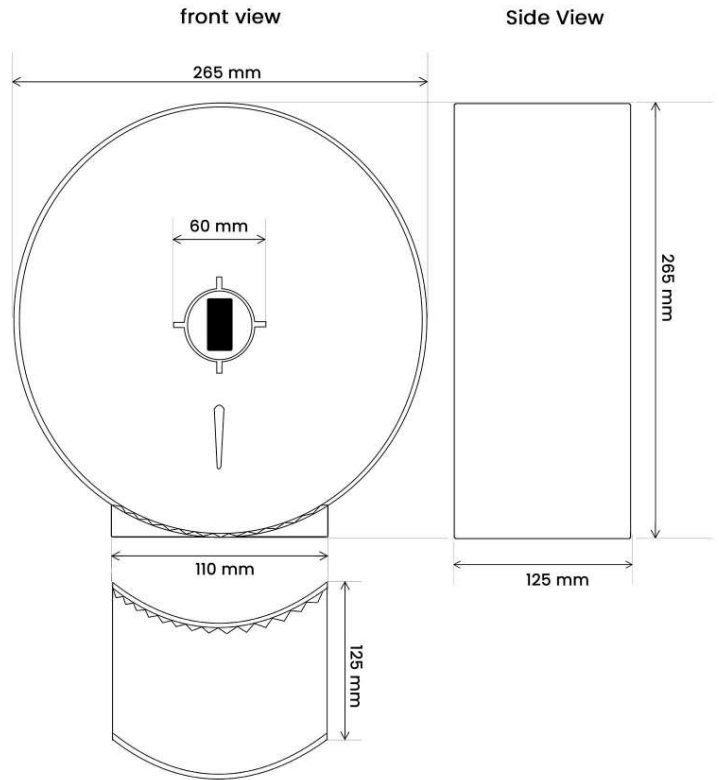

## NTPR90

Bottom View

## SPECIFICATION

<b>Model No.</b>	<b>NTPR90</b>
Capacity	Roll Diameter Up To 22cm
Paper Type	Jumbo Toilet Paper Roll
Operation	Manual
Material	SS 304
Color	Silver Color